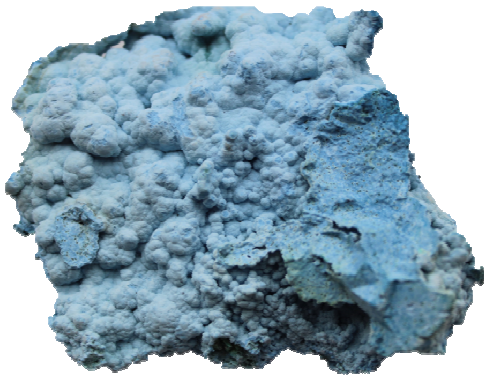

Shattuckite, Namibia

Monthly Offering

This month we have Blue Chalcedony a sweet beauty that is part of the quartz family. We picked these babies up at one of our trips to the Tucson Gem & Mineral Show. We hope that you like them as much as we do!

You will find the monthly offering under the Offerings tab section of the website. www.celestialearthminerals.com